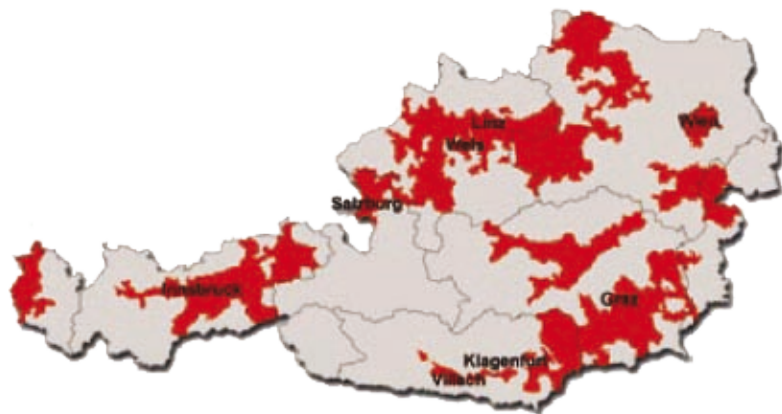

■ Delivery before 10 am possible