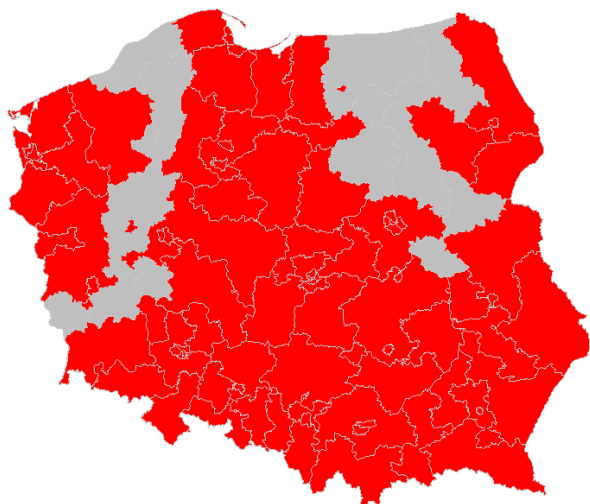

■ Delivery before 12 am possible