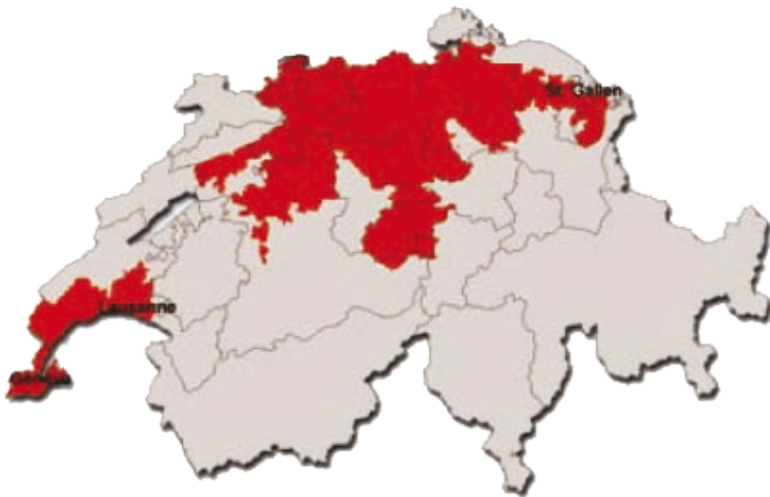

■ Delivery before 12 am possible