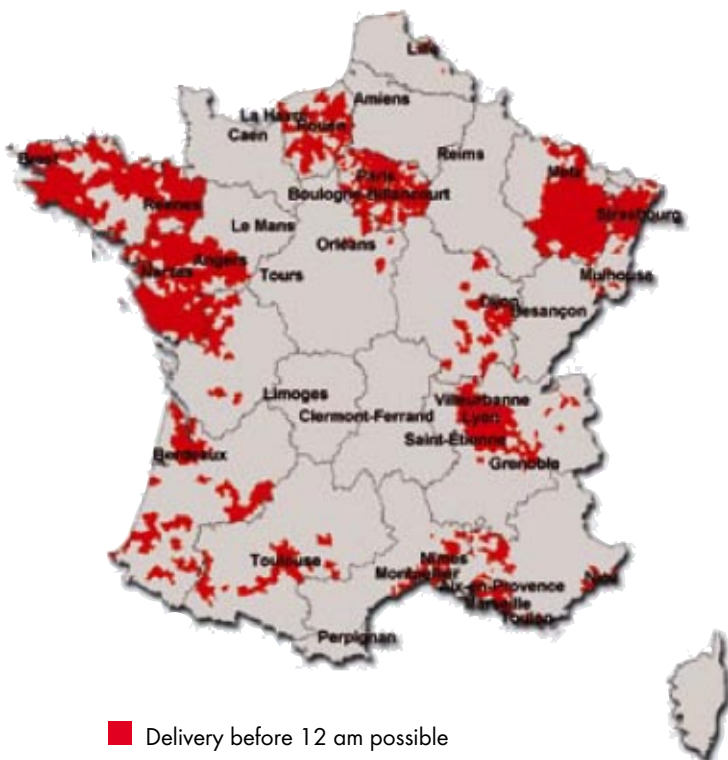

Département 13: 13000-13016, 13080, 13090, 13100, 13109-13110, 13117, 13120, 13127, 13140, 13170, 13190, 13220, 13240, 13250, 13260, 13270, 13290, 13300, 13320, 13330, 13380, 13400, 13470, 13480, 13500, 13580, 13600, 13700, 13710, 13720, 13730, 13770, 13790, 13800, 13830, 13920

Département 16: 16000, 16100, 16160, 16200, 16340, 16400, 16430, 16470, 16710, 16800

Département 21: 21000, 21110, 21140, 21160, 21170, 21200, 21220, 21250, 21300, 21320, 21400, 21420, 21470, 21540, 21600, 21700, 21800, 21850

Département 22: 22000, 22100, 22110, 22120, 22130, 22140, 22150, 22170, 22190, 22200, 22210, 22220, 22230, 22240, 22250, 22270, 22290, 22300, 22310, 22320, 22330, 22350, 22360, 22400, 22410, 22420, 22440, 22460, 22480, 22500, 22510, 22520, 22540, 22560, 22570, 22590, 22600, 22640, 22680, 22690, 22700, 22730, 22800, 22810, 22940, 22950, 22970, 22980,

Département 27: 27000, 27110, 27140, 27150, 27160, 27170, 27190, 27200, 27210, 27270, 27300, 27310, 27340, 27350, 27370, 27380, 27400, 27420, 27440, 27470, 27480, 27500, 27510, 27520, 27600, 27660, 27670, 27800, 27850, 27890, 27930, 27950

Département 29: 29000, 29100, 29110, 29115, 29120, 29122, 29123, 29126, 29140, 29150, 29160, 29170, 29180, 29190, 29200, 29210, 29213, 29217, 29219, 29222, 29242, 29259, 29260, 29262, 29270, 29280, 29290, 29300, 29340, 29350, 29360, 29370, 29380,