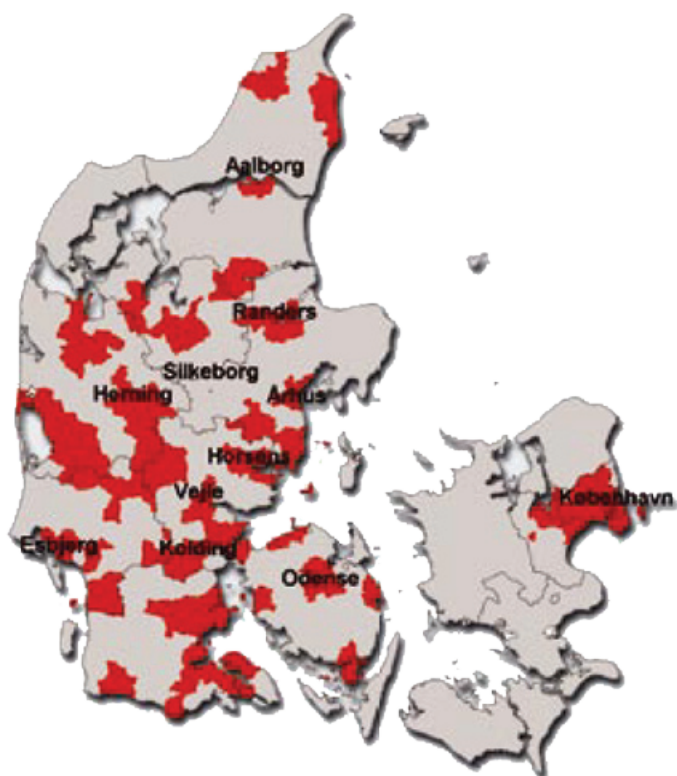

■ Delivery before 12 am possible