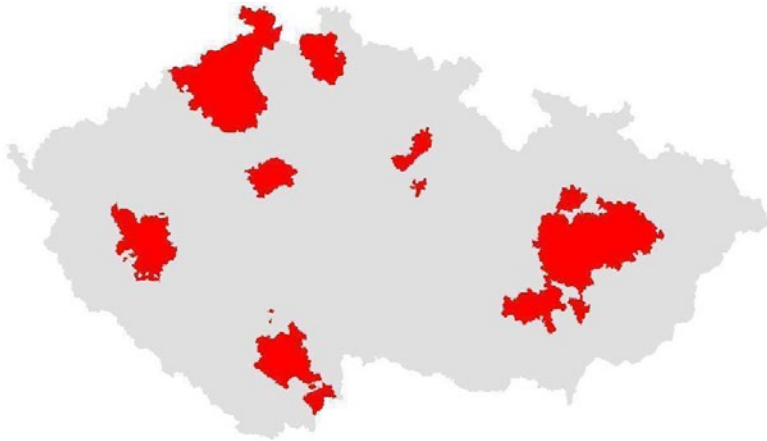

■ Delivery before 12 am possible